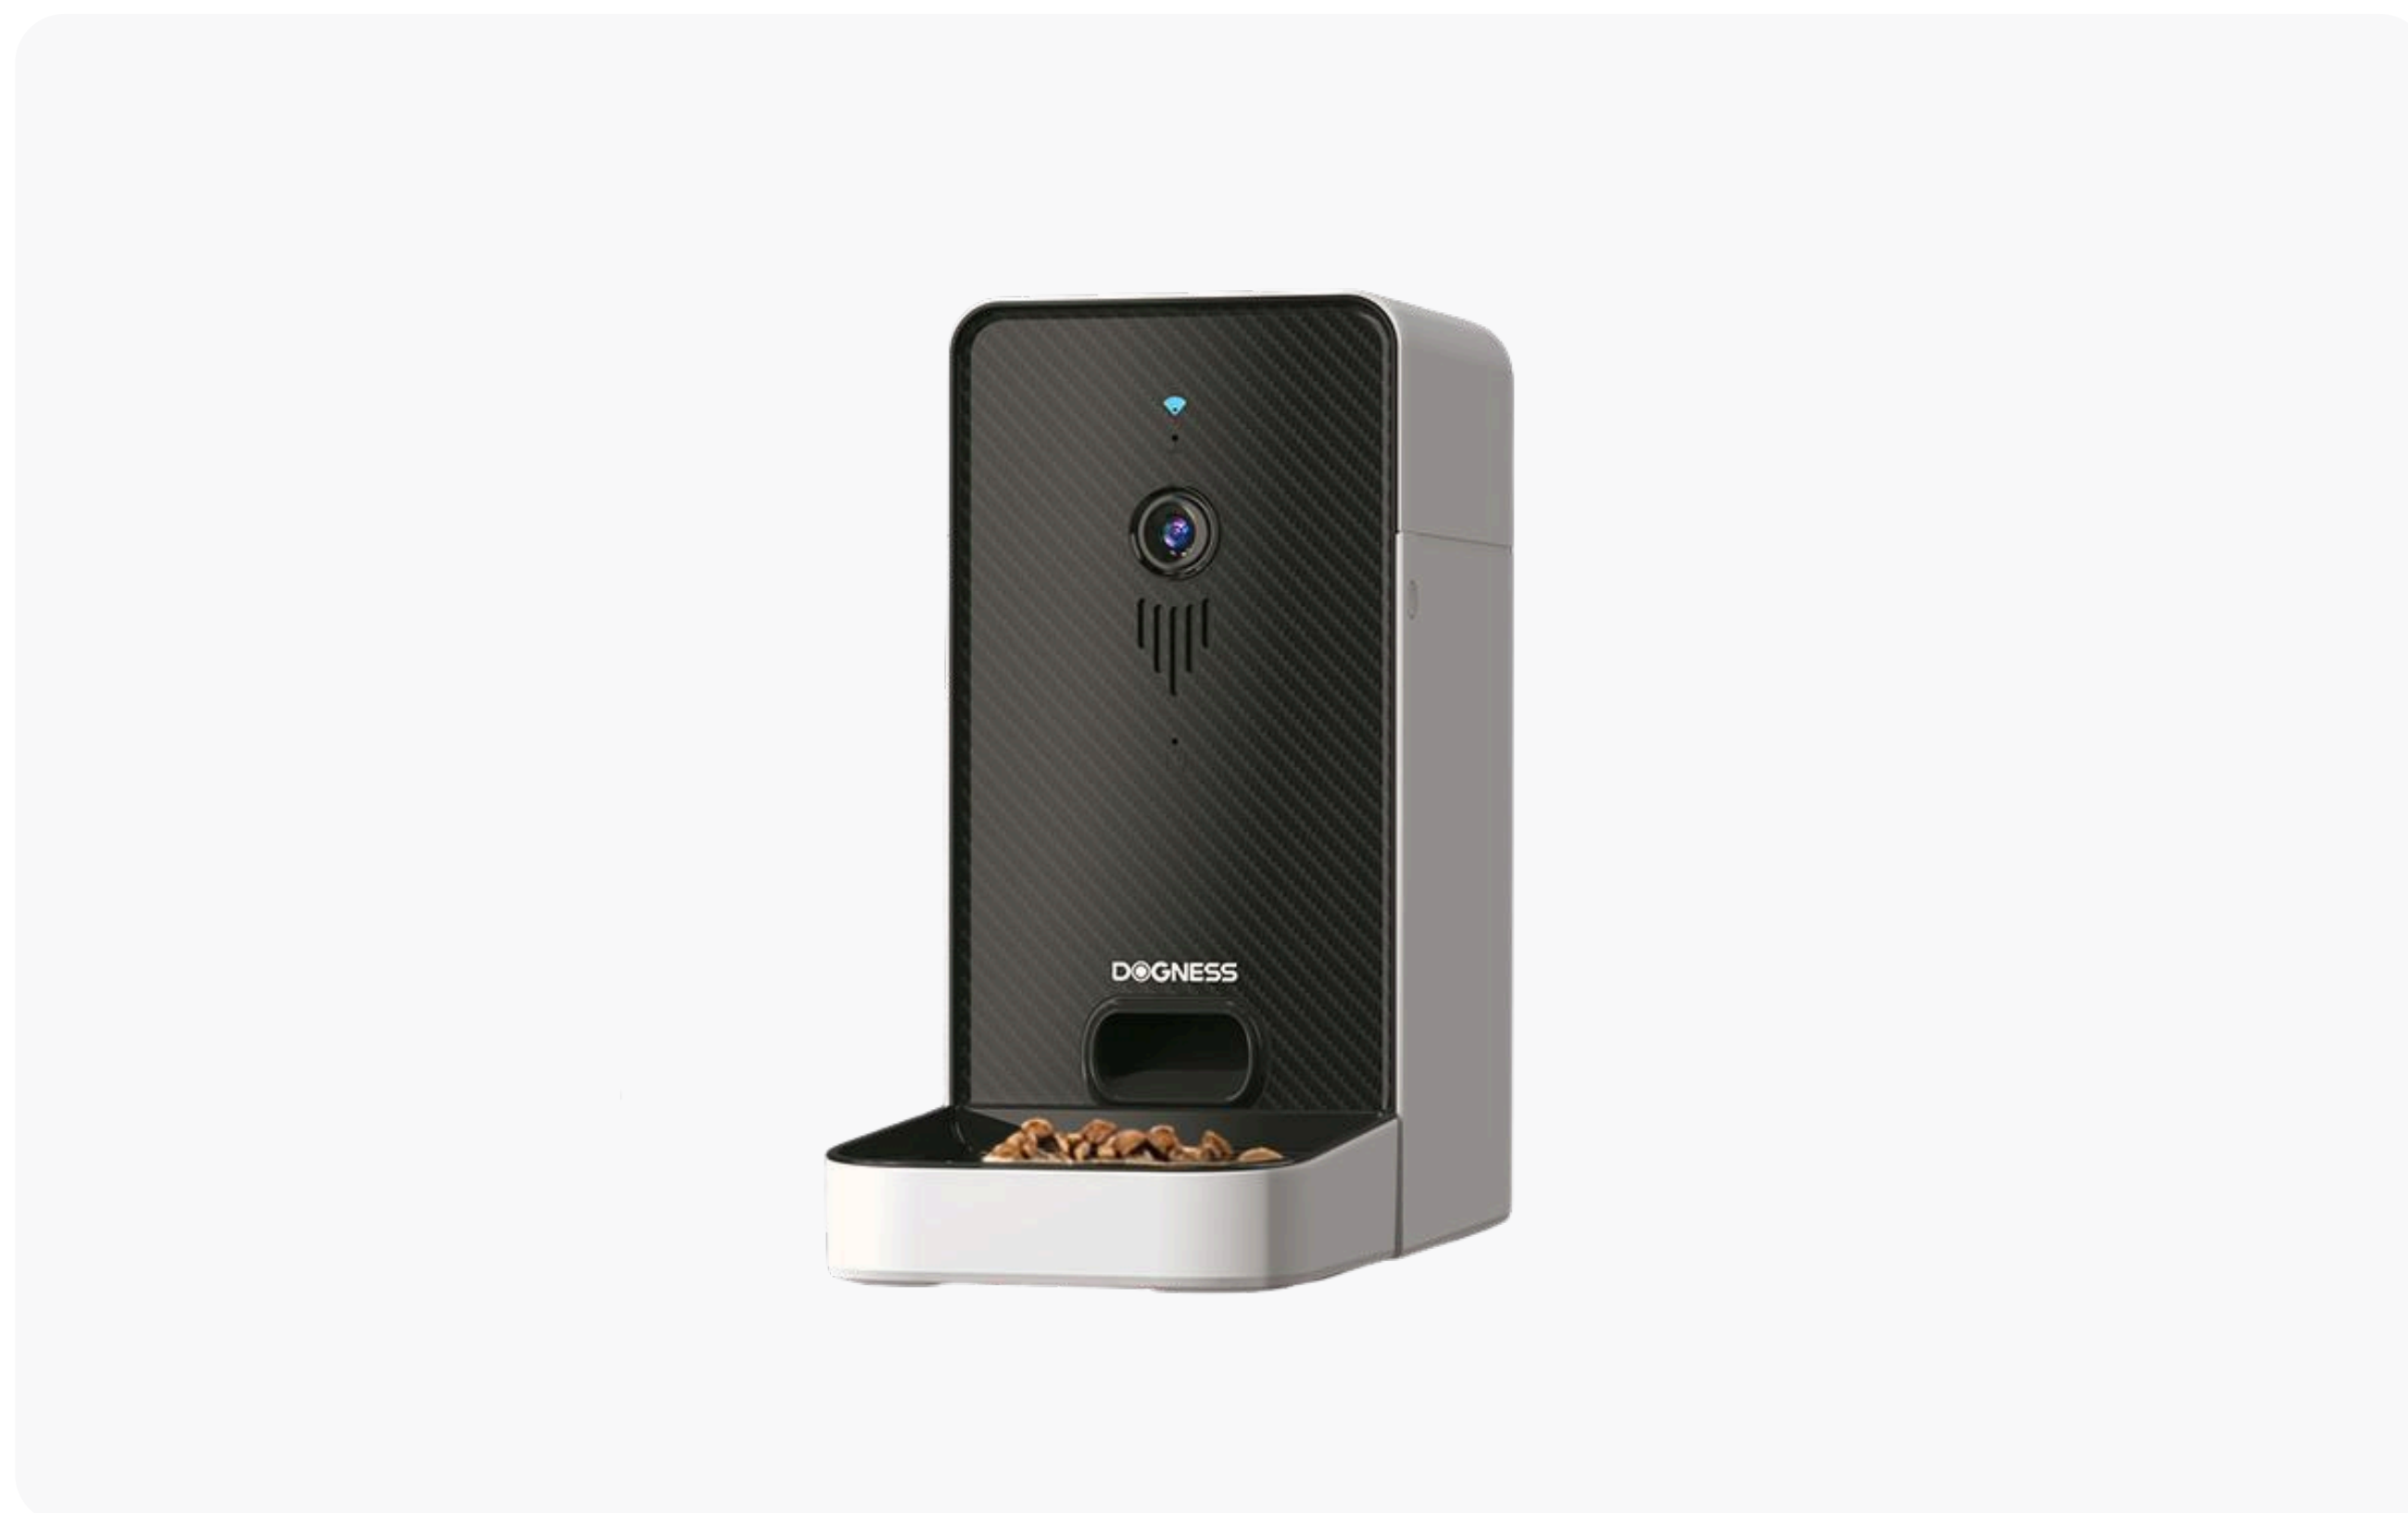

KENZO

**Featured
Products
2026**

info@kenzopetco.com

[Kenzopetco.com](https://kenzopetco.com)

Automatic Self-Cleaning Litter Box

KEN-LB-AUTO-CB004

App-connected automatic self-cleaning litter box. Quiet motor and programmable cycle — strong reorder appeal.

Covered stainless steel litter pan with privacy roof. Contains litter and odour with a clean enclosed design.

Kenzo Stainless Steel Litter Pan 25L

KEN-PAN-SS-25L

Commercial-grade stainless steel litter pan. Non-porous and odour-resistant — a durable premium alternative to plastic.

Single-pet stroller in red and grey. Sporty design with easy-fold mechanism

Automatic Pet Claw Cleaner & Massager DOG-GRMT-CLAW-AUTO

Automatic claw cleaning and massaging device. Low-stress grooming tool with recurring consumable potential.

Smart Sensor Portable Water Fountain DOG-FONT-SENS-PORT

Motion-activated portable water fountain. Encourages hydration with smart sensor flow control.

Smart Cam Feeder DOG-FEED-CAM-SMRT

App-connected automatic feeder with integrated camera. Remote feeding and monitoring in one unit..