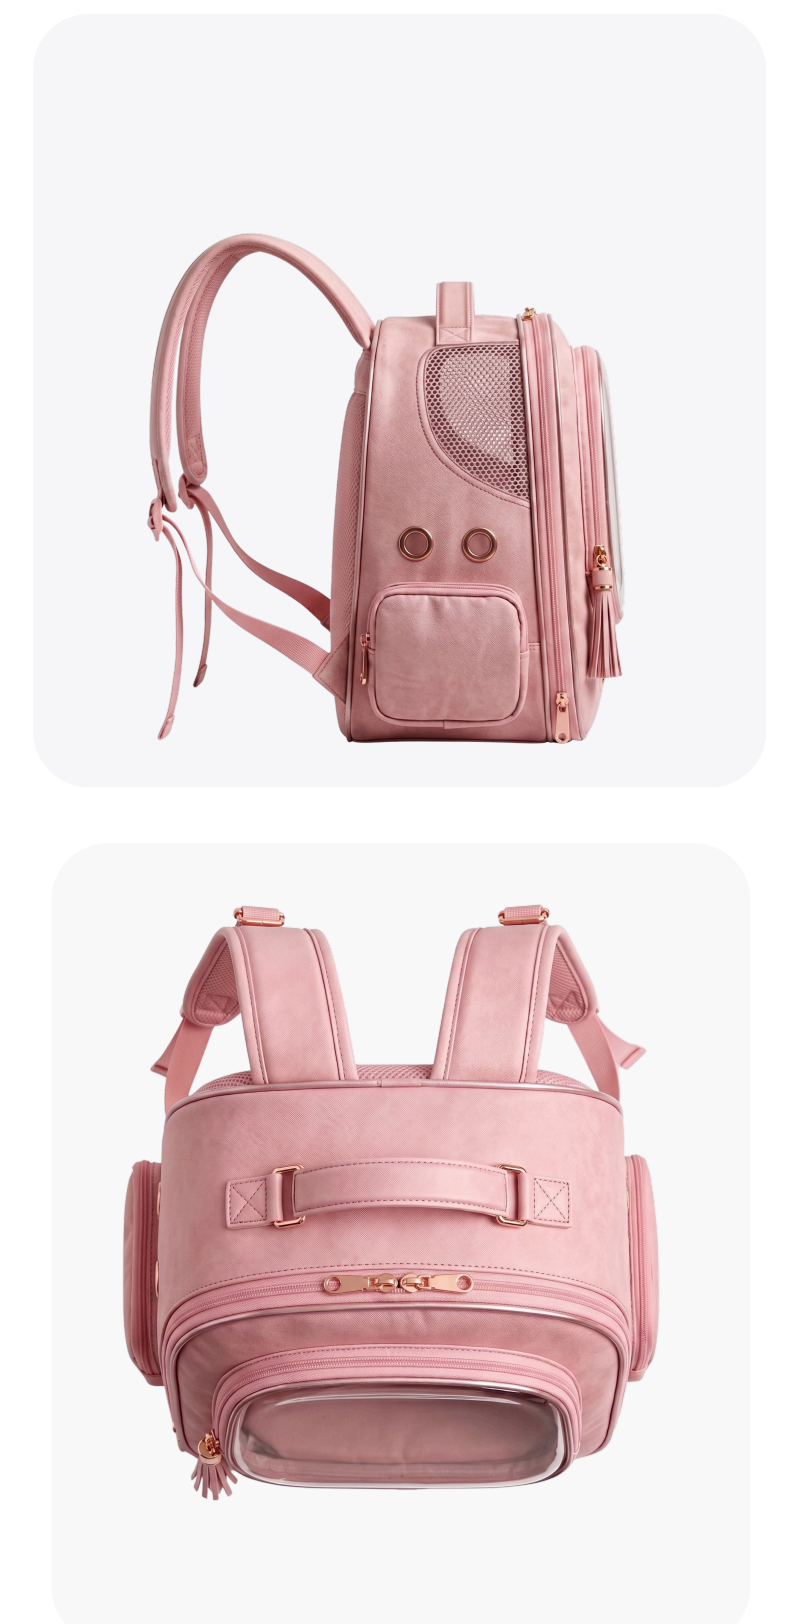

Peppy Pumpkin House with Door

PEP-HOUSE-PMKN

Enclosed pumpkin-shaped pet house with arched entry. Seasonal novelty piece with gift and impulse buy appeal.

Peppy Light Grey Sleeper Bed

PEP-BED-SLPR-LGRY

Low-profile sleeper pet bed in light grey. Minimalist design with wide retail compatibility