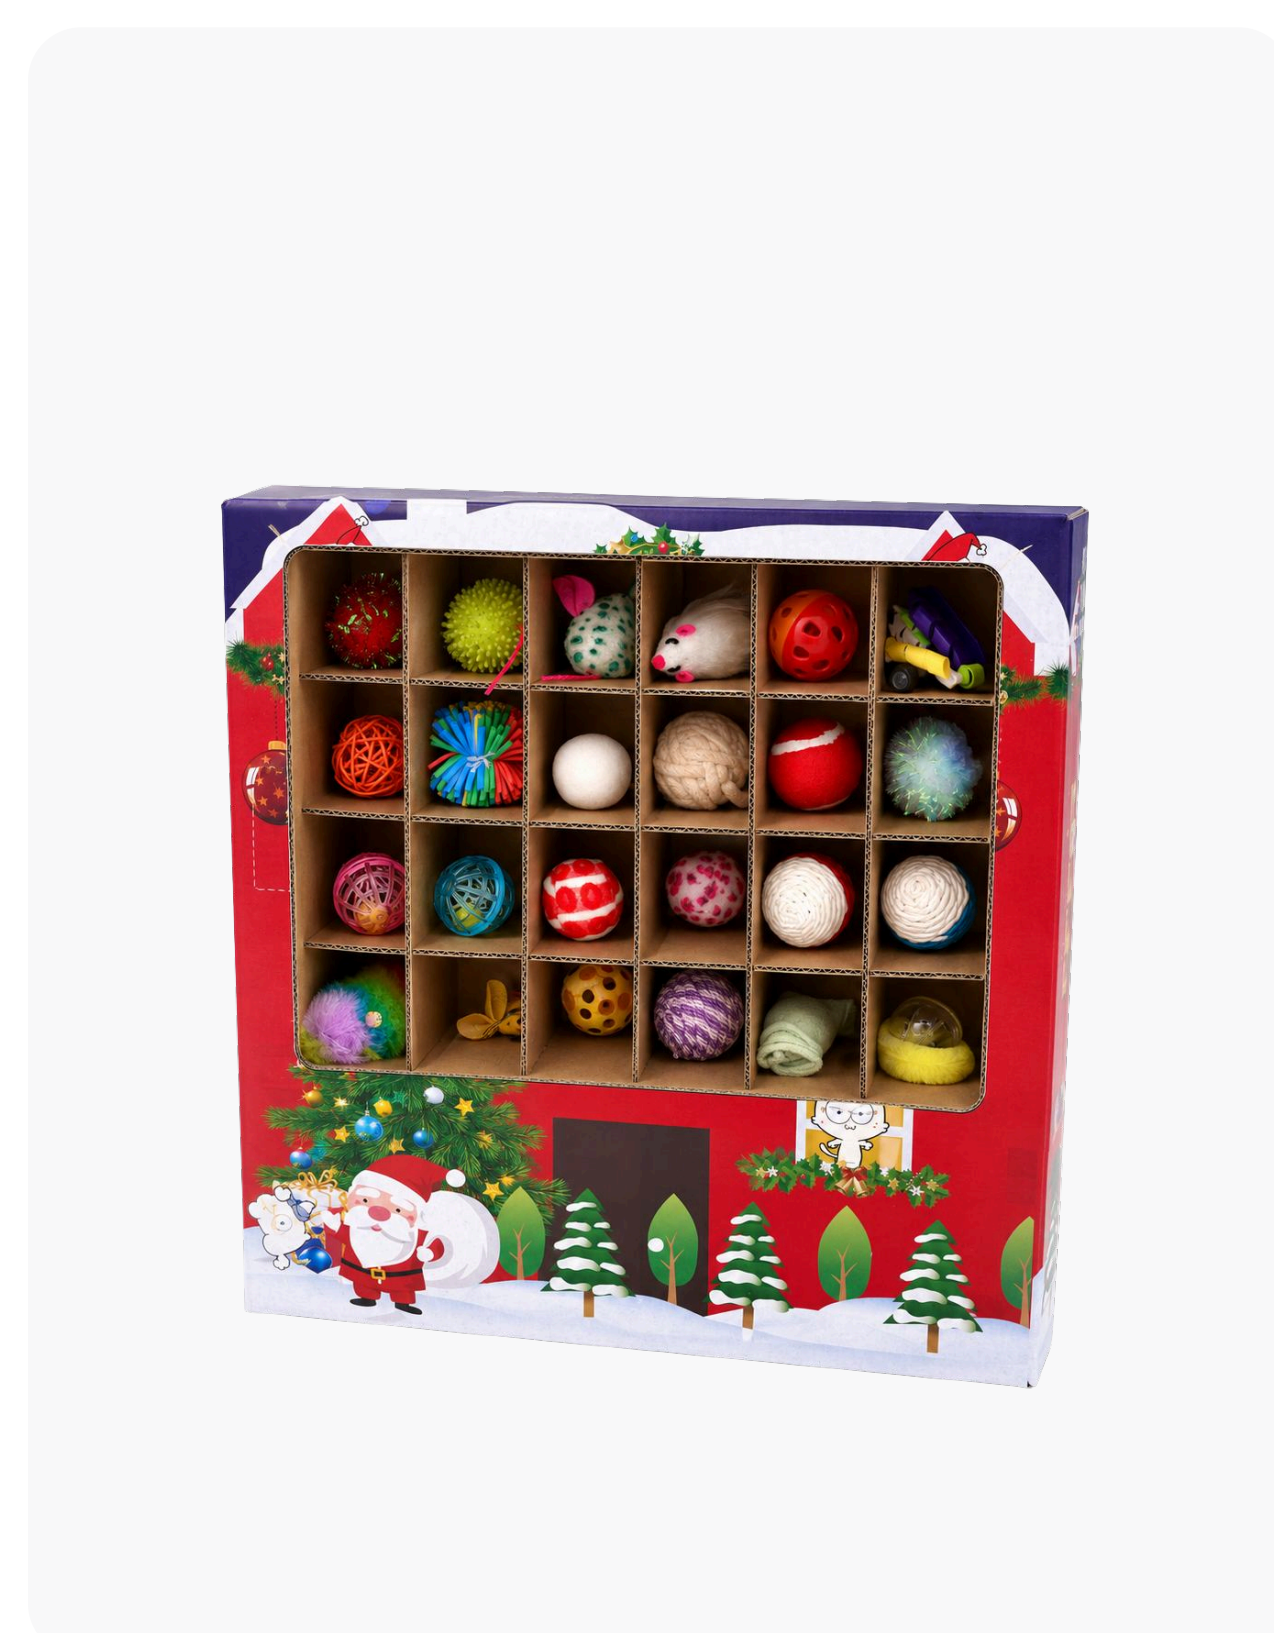

Smart Sensor Portable Water Fountain DOG-FONT-SENS-PORT

Motion-activated portable water fountain. Encourages hydration with smart sensor flow control.

Smart Cam Feeder DOG-FEED-CAM-SMRT

App-connected automatic feeder with integrated camera. Remote feeding and monitoring in one unit..

Pet Food Storage Bucket KEN-STOR-BCKT-LG

Large-format airtight dry food storage bucket. Sized for multi-pet households and bulk purchases

Cat Advent Calendar KEN-GIFT-ADVENT

12-day pet advent calendar with treats and accessories. Seasonal gifting SKU with strong impulse purchase potential.

Cat Wand with Detachable Toys KEN-TOY-WAND-DET

Interactive cat wand with interchangeable toy attachments. Encourages active play with variety-driven reorder potential.

Peppy Red Pet Bed

PEP-BED-RED

Plush pet bed in red with washable cover. Soft fill and durable construction

Peppy Pumpkin House with Door

PEP-HOUSE-PMKN

Enclosed pumpkin-shaped pet house with arched entry. Seasonal novelty piece with gift and impulse buy appeal.

Peppy Light Grey Sleeper Bed

PEP-BED-SLPR-LGRY

Low-profile sleeper pet bed in light grey. Minimalist design with wide retail compatibility