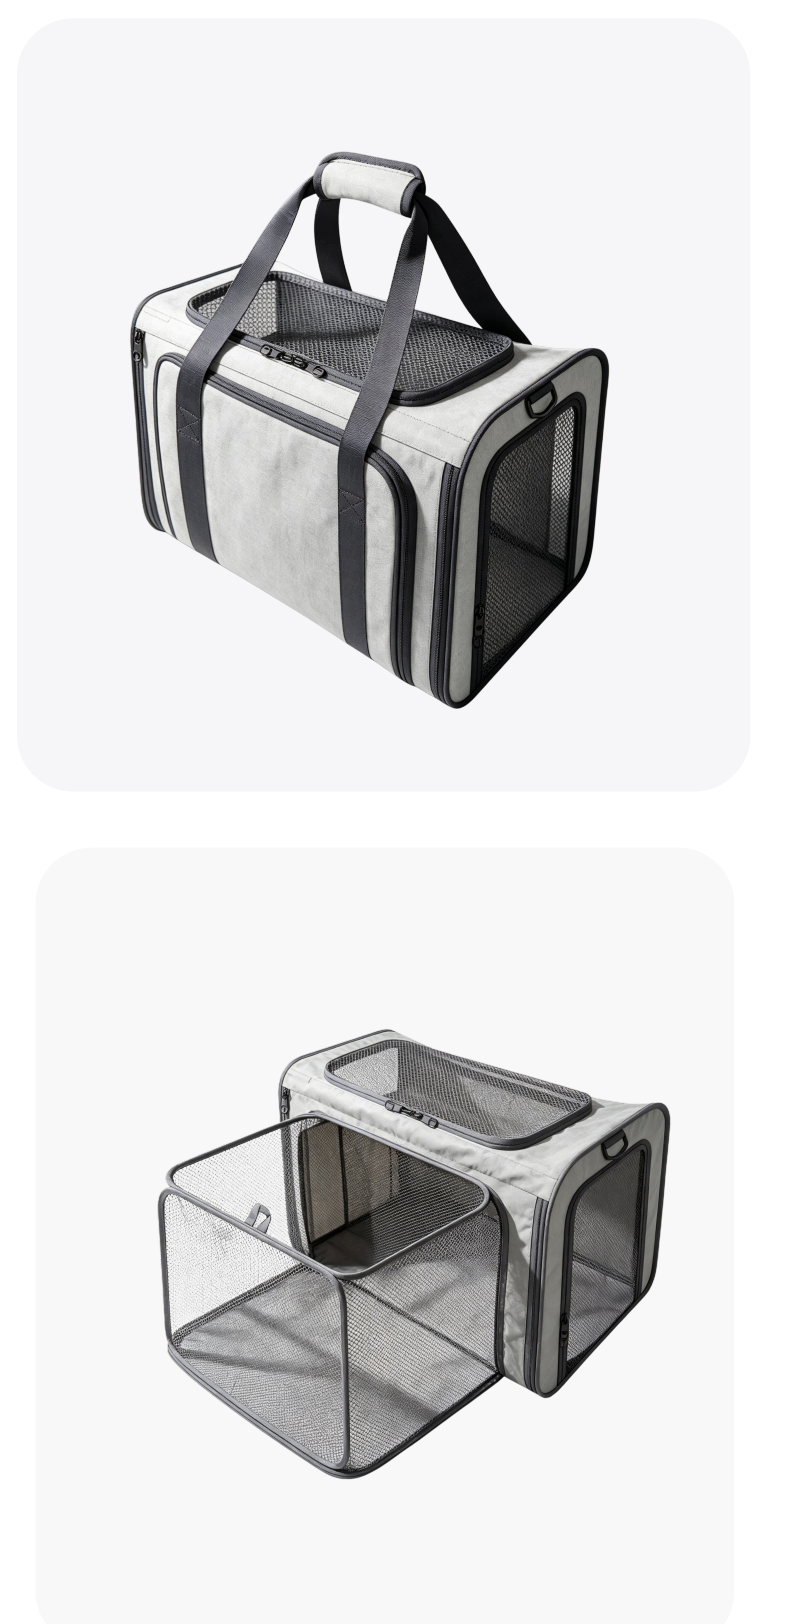

Covered stainless steel litter pan with privacy roof. Contains litter and odour with a clean enclosed design.

Kenzo Stainless Steel Litter Pan 25L

KEN-PAN-SS-25L

Commercial-grade stainless steel litter pan. Non-porous and odour-resistant — a durable premium alternative to plastic.

Peppy Pumpkin House with Door

PEP-HOUSE-PMKN

Enclosed pumpkin-shaped pet house with arched entry. Seasonal novelty piece with gift and impulse buy appeal.

Peppy Light Grey Sleeper Bed

PEP-BED-SLPR-LGRY

Low-profile sleeper pet bed in light grey. Minimalist design with wide retail compatibility

Pink Bubble Cat Carrier

KEN-CARR-BBLE-PNK

Hard-shell bubble-window cat carrier in pink. Secure ventilated design with high visibility appeal.

Blue Dog Soft Sided Carrier

KEN-CARR-SOFT-BLU

Soft-sided dog carrier in blue. Lightweight with mesh ventilation panels and airline-compatible sizing.

Double Expandable Cat Carrier

KEN-CARR-DBL-EXP

Dual-compartment cat carrier with expandable sides. Maximizes capacity without sacrificing portability.